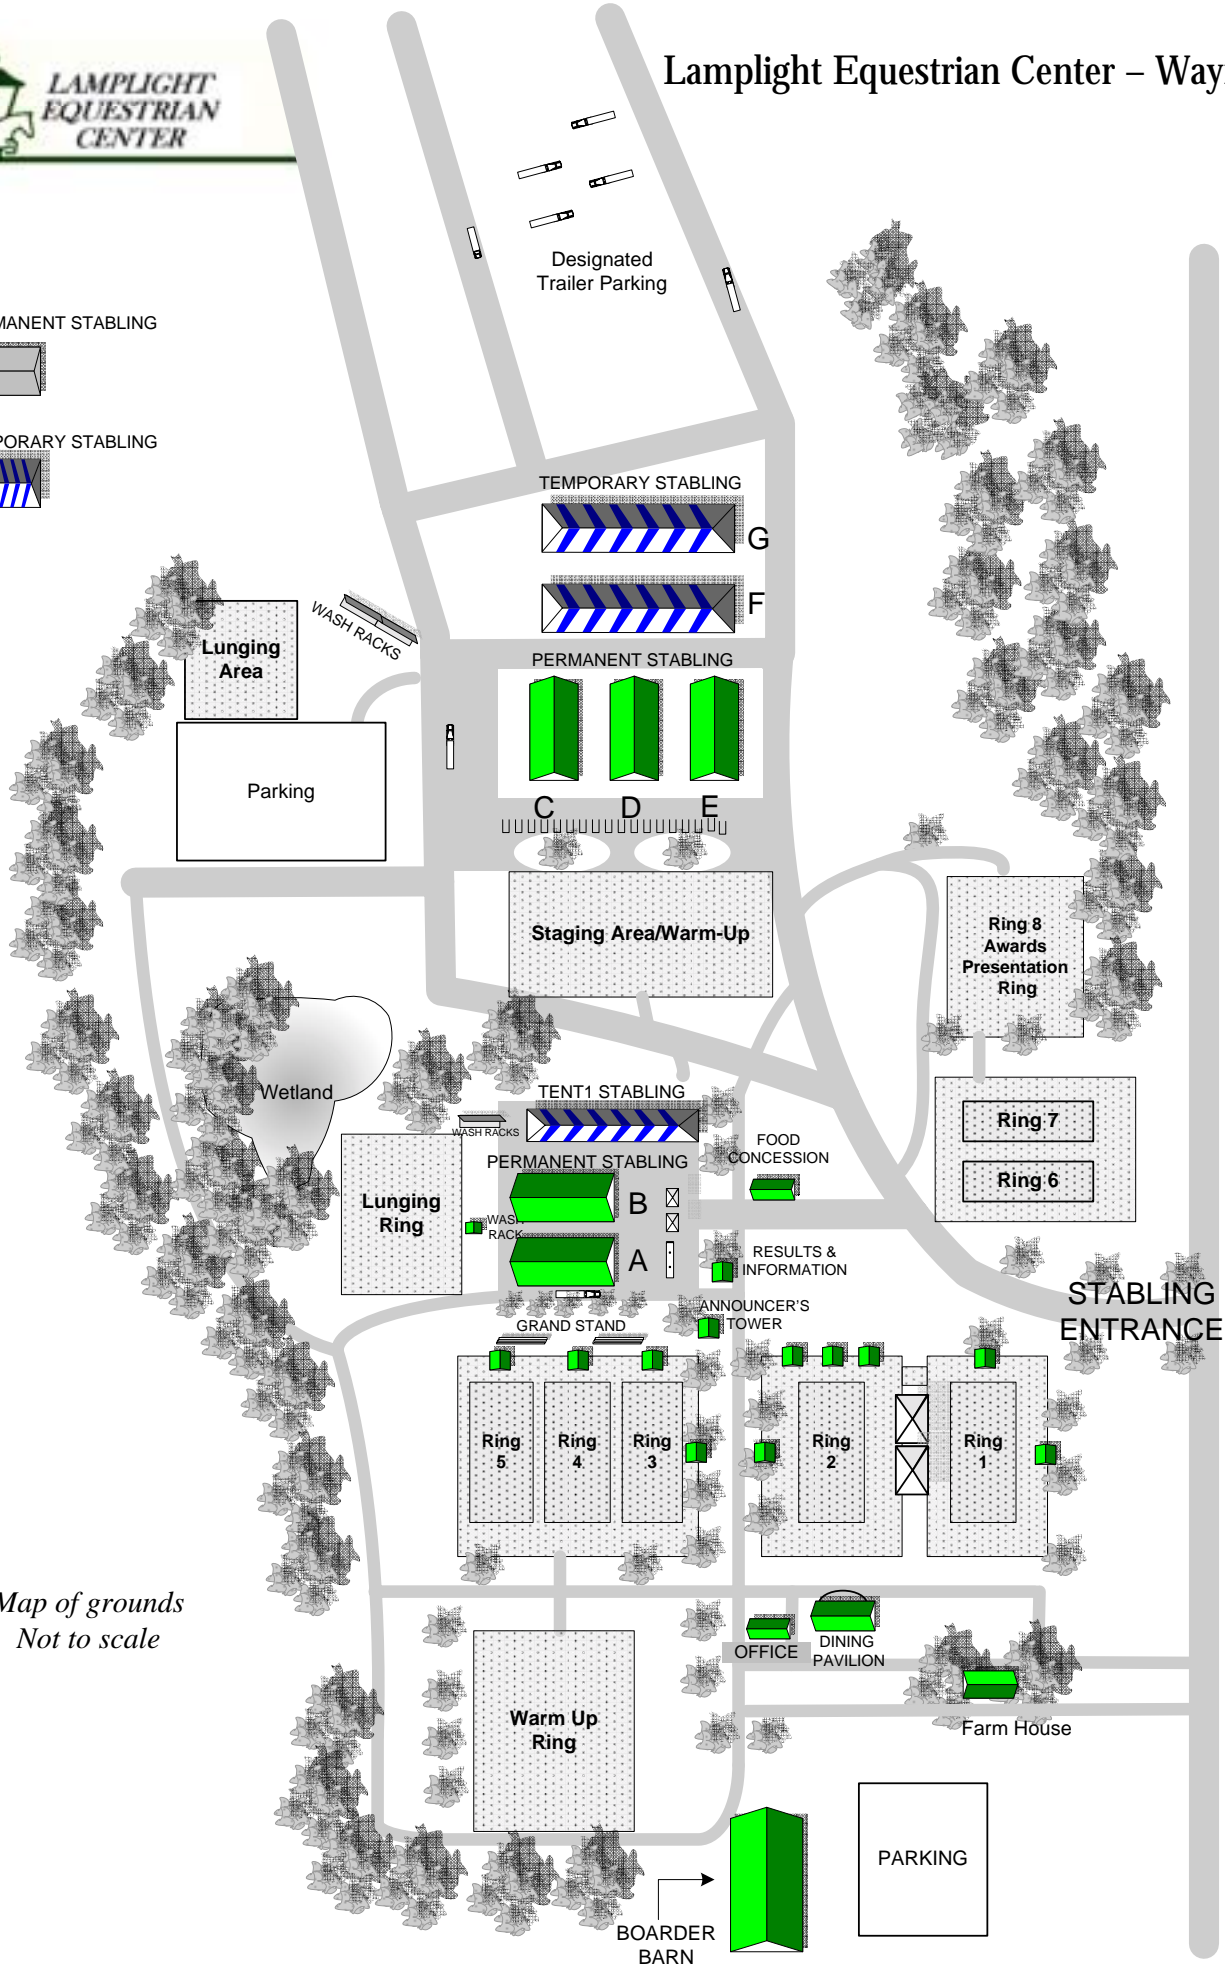

Lamplight Equestrian Center – Wayne, Illinois

PERMANENT STABLING

TEMPORARY STABLING

Map of grounds
Not to scale