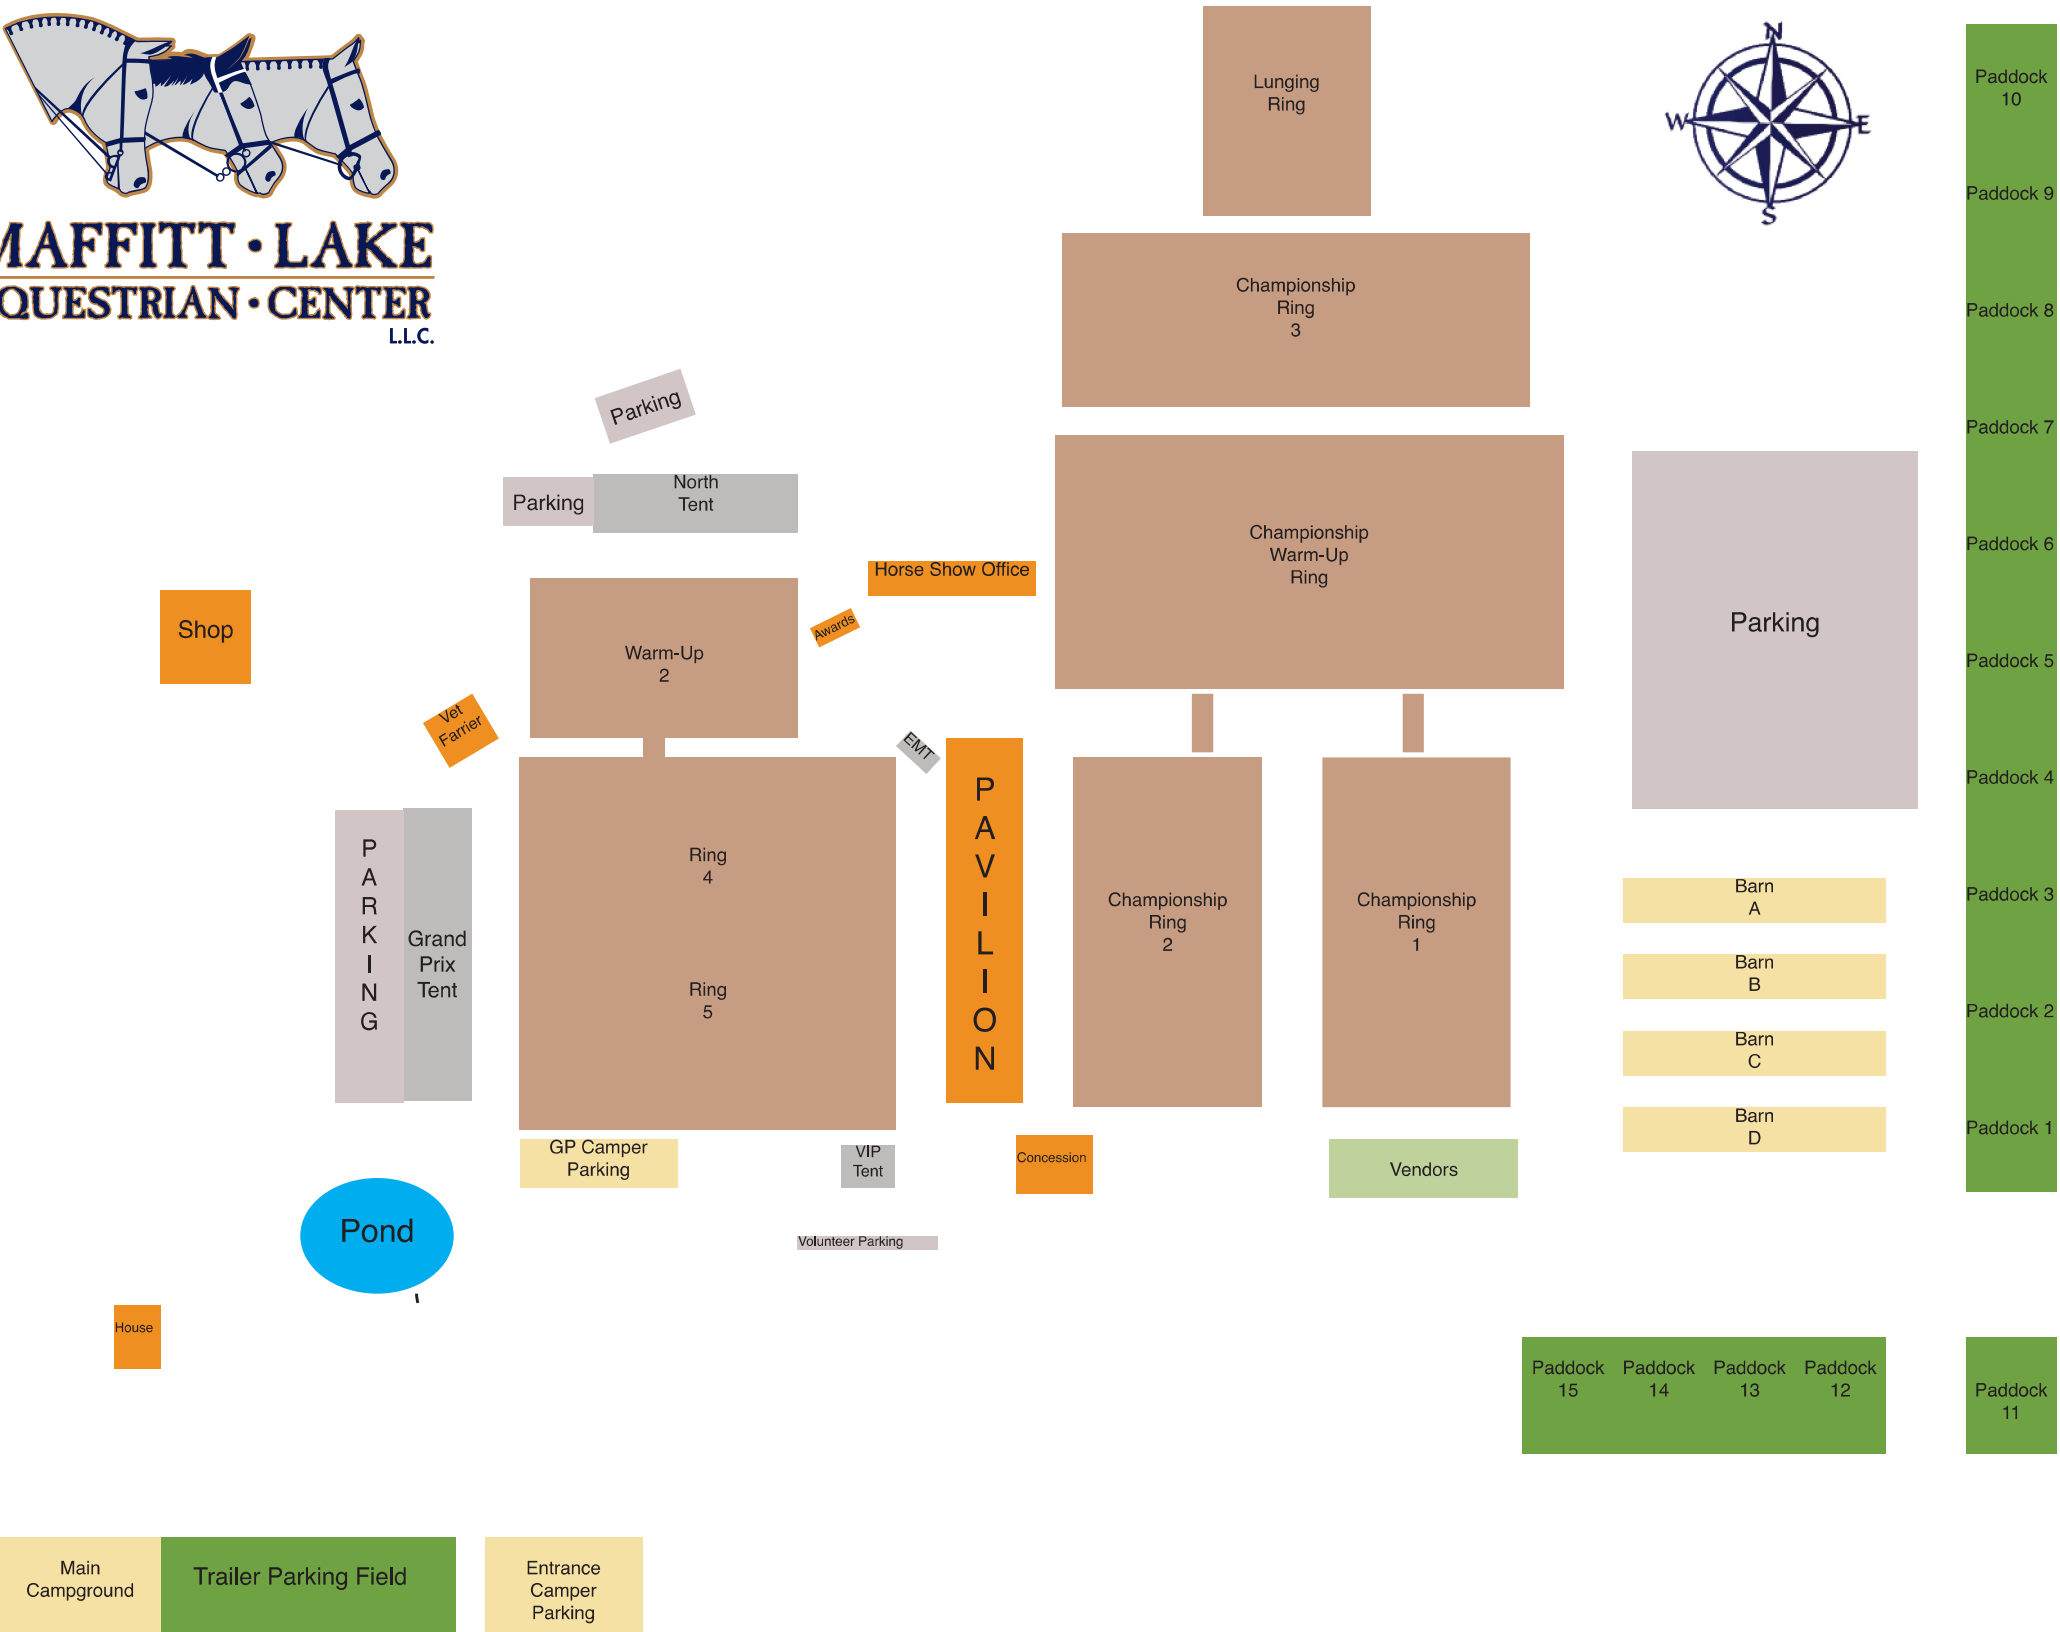

Entrance Camper Parking

Paddock 15  
Paddock 14  
Paddock 13  
Paddock 12

Paddock 11

**Welcome to the**  
**2023 Great American Insurance Group**  
**USDF Region 4 Dressage Championships &**  
**Maffitt Lake Fall Harvest Dressage Show**  
**September 28 – October 1, 2023**